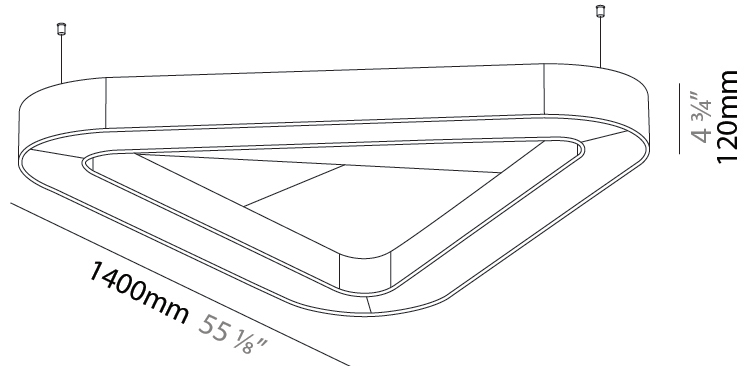

GENERAL

Series: Victory Acoustic
Brand: Prolicht
Division: Architectural
Mounting Type: Suspension
Mounting Location: Ceiling
Subcategory: Acoustic

PHYSICAL

Shape: Round
Length (mm): 1400
Length (in): 55 1/8
Width (mm): 1271
Width (in): 50 1/16
Height (mm): 120
Height (in): 4 3/4
Light Distribution: Direct
Diffuser: PMMA - Opal / Micro-Prism
Fixture Finish: SSR / BKV / CWI / CRY / HAB / UFT / ITA / RUA / FTG / MYG / LOD / PUS / FRO / FUP / KIA / POP / BLS / SPG / MEY / GOH / GUM / CHC / COM / ABZ / JAG / OBR / MOS / ROR
Accent Finish: ANC / ASH / BNA / BTC / BZE / CEL / EGG / EVG / FOG / FOS / FST / FUA / IRI / IRO / KHA / LIC / LIM / MER / MSN / MUS / ONX / PEA / PLU / POL / PPY / RAY / ROY / RST / STE / SWD / TAN / TAU
Fixture Material: Aluminum
Cable Details: 2 000mm / 78 3/4" or 6 000mm / 236 1/4" Transparent Cable

ELECTRICAL

Lamp Type: LED (Zhaga Standard)
Input Wattage (W): 58.7
Total Output Wattage (W): 53.7
Dimming: Non-Dimmable
Driver Included: Yes
Driver Location: Integrated
Driver Type: Constant Current - Universal
Driver Class: Class 2
Input Voltage (V): 120 - 277

LED

Color Temperature (*K): 2700 / 3000 / 3500 / 4000
Max. Delivered Lumen (lm): 4979 / 5153 / 6051 / 5239
Nominal Lumen (lm): 7660 / 7928 / 9309 / 8060
CRI: >90 CRI
Lamp Life (hrs): 50000

OPTICAL

RATINGS AND CERTIFICATIONS

Certified By: CSA Certified to UL and CSA Standards
IP rating: IP20